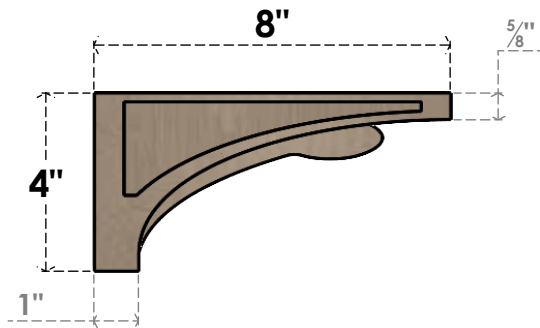

ITEM NUMBER: CORU04X08X04VIORCPR

4"W X 8"D X 4"H SERIES 3 WIDE VIOLA ROUGH CEDAR TIMBERTHANE FAUX WOOD CORBEL, PRIMED

SIDE PROFILE

FRONT PROFILE

ISOMETRIC

EKENA MILLWORK
2300 WEST MAIN ST.
CLARKSVILLE, TX 75426
TOLL FREE: 866-607-0453
WWW.EKENAMILLWORK.COM

NOTES

1. INSTALLATION TO BE COMPLETED IN ACCORDANCE WITH MANUFACTURER'S SPECIFICATIONS.
2. DRAWING MAY NOT BE TO SCALE
3. THIS DRAWING IS INTENDED FOR DESIGN AND PLANNING PURPOSES ONLY.
4. ALL INFORMATION CONTAINED HEREIN WAS CURRENT AT THE TIME OF DEVELOPMENT BUT MUST BE REVIEWED AND APPROVED BY THE PRODUCT MANUFACTURER TO BE CONSIDERED ACCURATE.
5. TIMBERTHANE ARCHITECTURAL PRODUCTS ARE MADE FROM HIGH DENSITY URETHANE AND COME FACTORY PRIMED