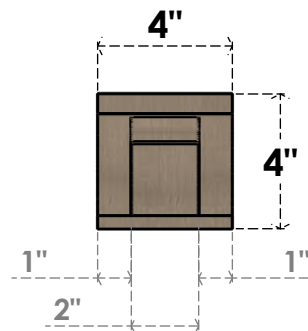

ITEM NUMBER: CORU04X08X04VIORCPR

4"W X 8"D X 4"H SERIES 3 WIDE VIOLA ROUGH CEDAR TIMBERTHANE FAUX WOOD CORBEL, PRIMED

SIDE PROFILE

FRONT PROFILE

ISOMETRIC

EKENA MILLWORK
2300 WEST MAIN ST.
CLARKSVILLE, TX 75426
TOLL FREE: 866-607-0453
WWW.EKENAMILLWORK.COM